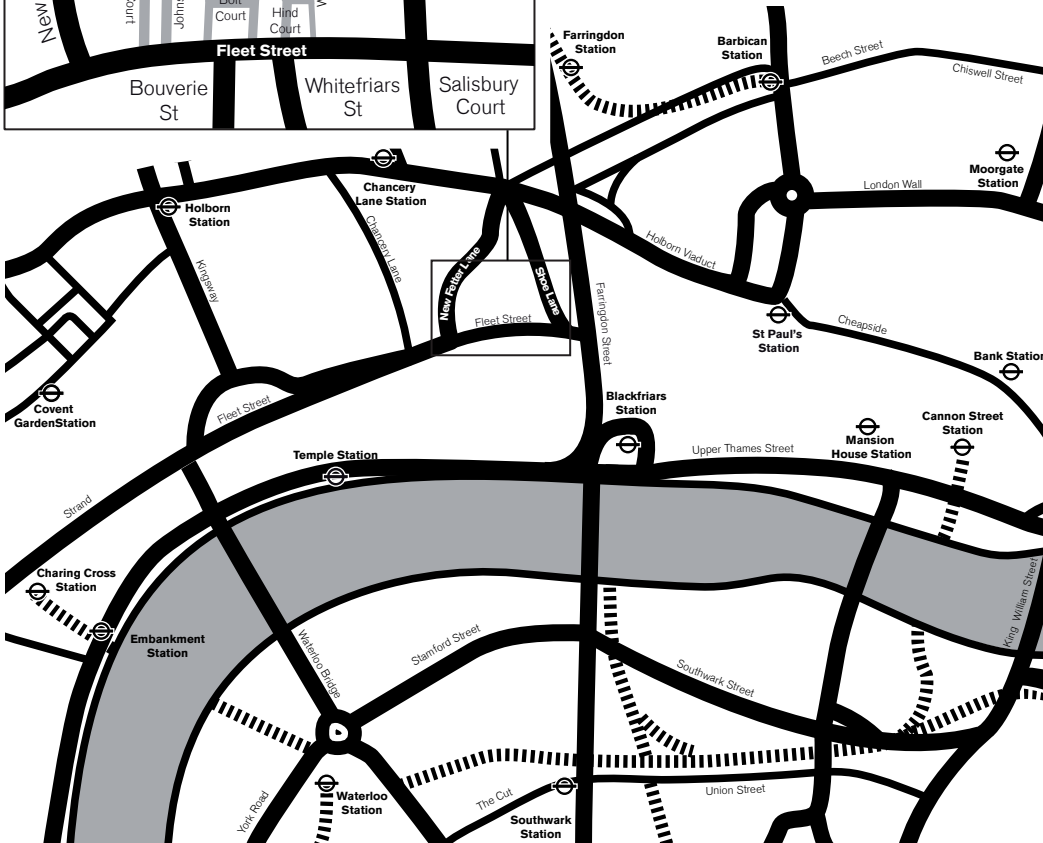

How to find us

- Gough Square is a 15minute walk from Charing Cross Station; walk East along The Strand and then along Fleet Street
- Alternatively, take a no.15, 23 or 11 bus, stopping on Fleet Street just after the Royal Courts of Justice
- On Fleet Street, walk past Starbucks, and turn left into Hind Court. Walk to the end of Hind Court, bearing left, to bring you to Gough Square

Note: Heritage signs to Dr Johnson's House will also lead you to Gough Square

London office 3 Gough Square, London EC4A 3DE

Tel+44 (0)207 936 2500 **Internet** www.integrity.co.uk **E-mail** mailbox@integrity.co.uk

Glasgow office
5 Blythswood Square,
Glasgow G2 4AD
Tel+44 (0)141 225 6275

Head office
Allingham Barn, Summerhill Road,
Marden, Kent TN12 9DB
Tel+44 (0)1622 831238

Integrity Design Management Ltd
Registered in England no 3381247
Registered office at Head office